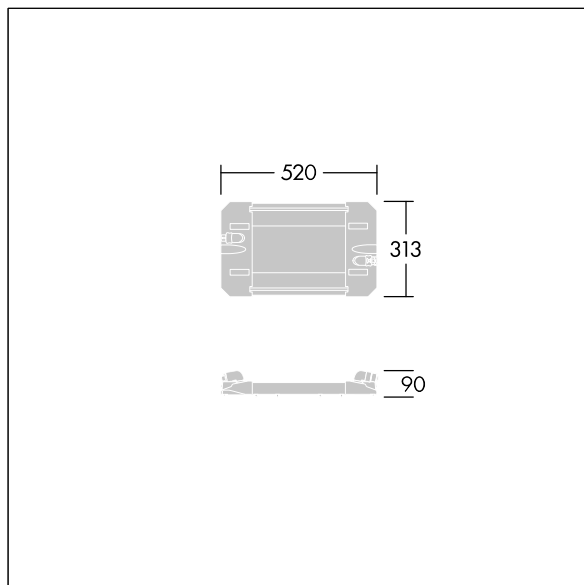

GTLED Pro

96668966 GP AL MS 48L-740 NR-A IN CL1

THORN

ISO 9223 C5	IP66	IK08	⊕	CE	Ⓢ	Ⓢ	Ⓢ
----------------	------	------	---	----	---	---	---

GTLED Pro

An advanced LED tunnel luminaire. 48 LEDs with NR-A: Narrow Road (asymmetrical). Body: extruded aluminium, powder coated white (RAL 9016). Enclosure: 4mm toughened glass. To be ceiling mounted with specific brackets to be ordered separately. Class I electrical, IP66, IK08. Fitted with connector at one end. Complete with 4000K LED.

Dimensions: 520 x 313 x 90 mm
Weight: 6.49 kg

TLG_GTPR_F_216.jpg

TLG_GTPR_M_MS.wmf

This product contains a light source of energy efficiency class D.

All values marked with an * are rated values. Unless stated otherwise, the values apply to an ambient temperature of 25°C.