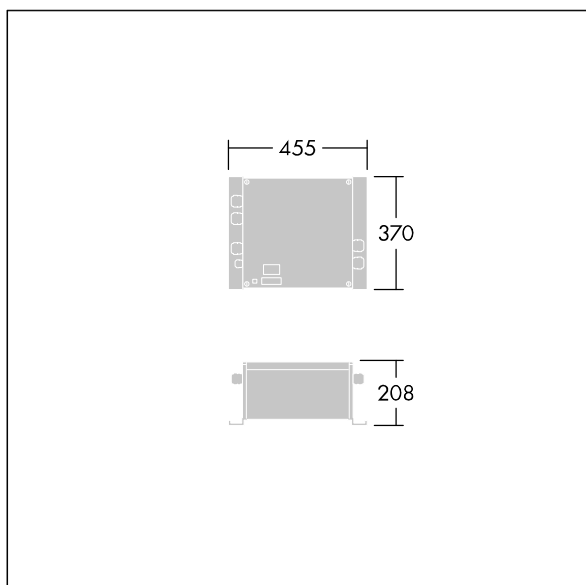

TLG_GTPR_M_GEARBOX.wmf

All values marked with an * are rated values. Unless stated otherwise, the values apply to an ambient temperature of 25°C.

Thorn Lighting is constantly developing and improving its products. The right is reserved to change specifications without prior notification or public announcement.
© Thorn Lighting