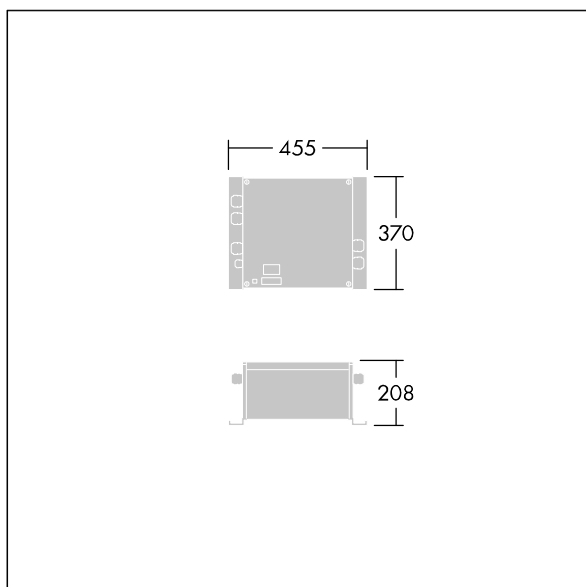

TLG_GTPR_M_GEARBOX.wmf

All values marked with an * are rated values. Unless stated otherwise, the values apply to an ambient temperature of 25°C.

Thorn Lighting is constantly developing and improving its products. The right is reserved to change specifications without prior notification or public announcement.
© Thorn Lighting