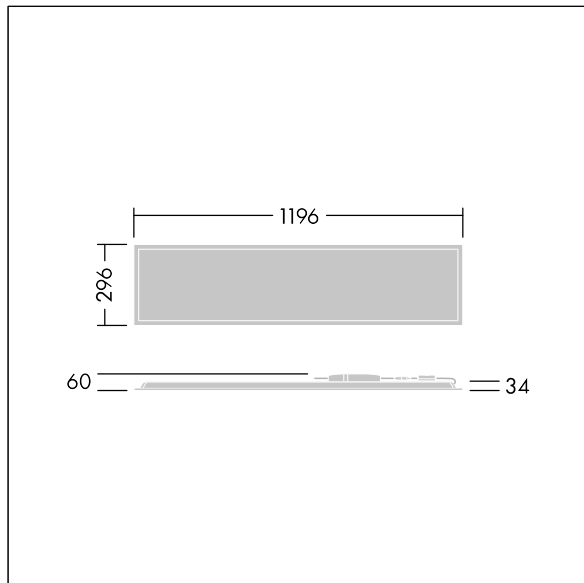

Beta 3

A rectangular ceiling recessed LED luminaire. DALI dimmable LED driver. Class II electrical, IP44_IP20, Impact strength: IK03. Body: sheet steel, white (close to RAL9016). Diffuser: Opalised PMMA with micro-prismatic foil inlay. Supplied with safety wire. Complete with 4000K LED.

UGR < 19 and L65 < 3000 cd/m² as per EN 12464

Dimensions: 1196 x 296 x 34 mm

Luminaire input power: 39.2 W

Luminaire luminous flux: 4800 lm

Luminaire efficacy: 122 lm/W

Weight: 2.51 kg

TLG_BET3_F_MRER.jpg

TLG_BET3_M_3X12.wmf