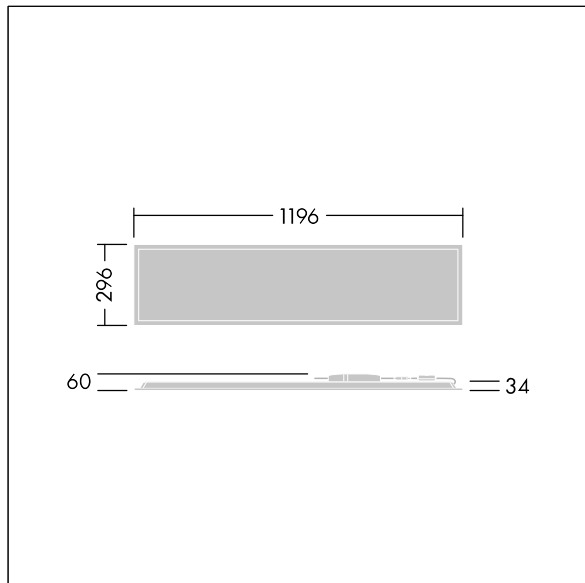

### Beta 3

A rectangular ceiling recessed LED luminaire. DALI dimmable LED driver. Class II electrical, IP44\_IP20, Impact strength: IK03. Body: sheet steel, white (close to RAL9016). Diffuser: Opalised PMMA with micro-prismatic foil inlay. Supplied with safety wire. Complete with 4000K LED.

UGR < 19 and L65 < 3000 cd/m<sup>2</sup> as per EN 12464

Dimensions: 1196 x 296 x 34 mm

Luminaire input power: 26 W

Luminaire luminous flux: 3200 lm

Luminaire efficacy: 123 lm/W

Weight: 2.51 kg

TLG\_BET3\_F\_MRER.jpg