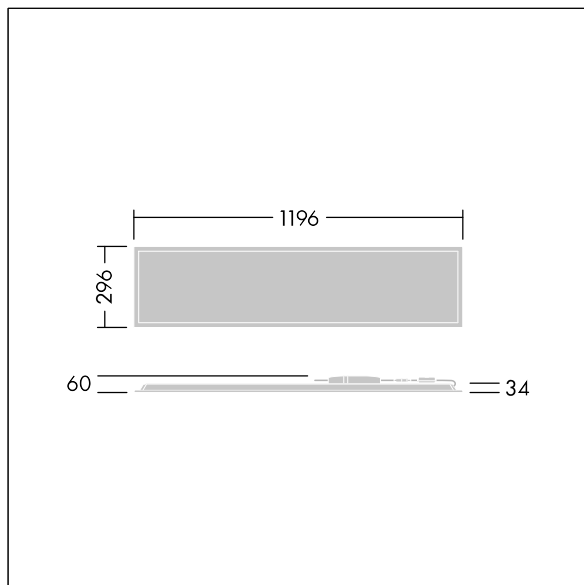

TLG_BET3_M_3X12.wmf

All values marked with an * are rated values. Thorn uses tried and tested components from leading suppliers, however there may be isolated instances of technology-related failures of individual LEDs during the rated product lifetime. International standards set the tolerance in initial flux and connected load at ±10%. Unless stated otherwise, the values apply to an ambient temperature of 25°C.

Thorn Lighting is constantly developing and improving its products. The right is reserved to change specifications without prior notification or public announcement.
© Thorn Lighting