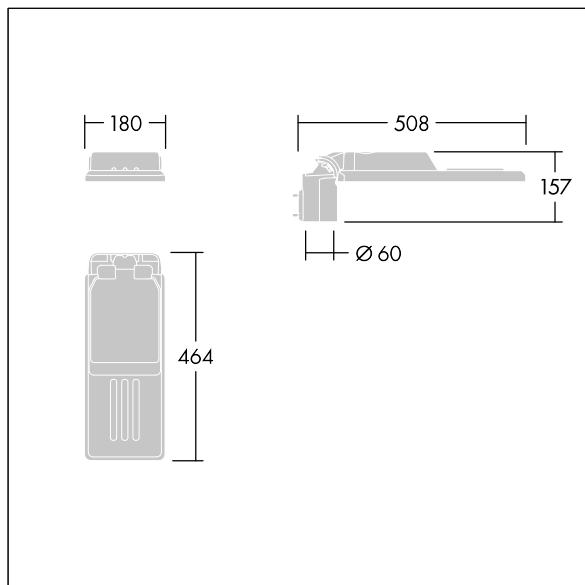

Isaro

A discrete and flexible road and street lantern with durable high performance. Programmable LED driver, set for fixed output, driving 12 LEDs at 350mA. Body: extra small size, die-cast aluminium (EN AC-44300), powder coated textured light grey 150 (close to RAL9006). Shaft: unpainted. Cover: Extra White glass. Fixings: stainless steel with anti-galvanic treatment. Narrow Road optic, with Colour Rendering Index min.: 70, Correlated colour temperature\*: 4000 Kelvin LEDs supplied. Class II electrical, Impact strength: IK08, IP66, Ta max.: 50°C. Supplied with Ø60mm spigot adaptor pre-fitted for post-top, 5° tilt. Pre-wired with 6m, 1.5mm² H07RN-F cable.

Dimensions: 508 x 180 x 157 mm  
 Luminaire input power: 13.8 W  
 Luminaire luminous flux: 2048 lm  
 Luminaire efficacy: 148 lm/W  
 Weight: 3.38 kg  
 Scx: 0.028 m²

TLG\_ISLC\_F\_XS\_ZU\_SR.jpg

TLG\_ISLC\_M\_XSMTP60.wmf

**Isaro**

**E7728385 / 92938802 IS XS 12L35 740 NR CL2 WS6 T60F GY-S**

**THORN**