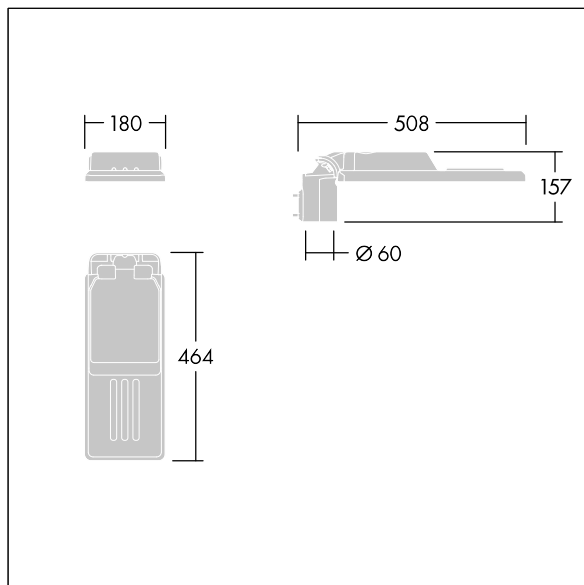

E7728399 / 92938816 IS XS 12L70 730 NR CL2 WS8 T60F GY-S

Isaro

A discrete and flexible road and street lantern with durable high performance. Programmable LED driver, set for fixed output, driving 12 LEDs at 700mA. Body: extra small size, die-cast aluminium (EN AC-44300), powder coated textured light grey 150 (close to RAL9006). Shaft: unpainted. Cover: Extra White glass. Fixings: stainless steel with anti-galvanic treatment. Narrow Road optic, with Colour Rendering Index min.: 70, Correlated colour temperature*: 3000 Kelvin LEDs supplied. Class II electrical, Impact strength: IK08, IP66, Ta max.: 45°C. Supplied with Ø60mm spigot adaptor pre-fitted for post-top, 5° tilt. Pre-wired with 8m, 1.5mm² H07RN-F cable.

Dimensions: 508 x 180 x 157 mm
 Luminaire input power: 26.6 W
 Luminaire luminous flux: 3586 lm
 Luminaire efficacy: 135 lm/W
 Weight: 3.63 kg
 Scx: 0.028 m²

TLG_ISLC_F_XS_ZU_SR.jpg

TLG_ISLC_M_XSMTP60.wmf

Isaro

E7728399 / 92938816 IS XS 12L70 730 NR CL2 WS8 T60F GY-S

THORN