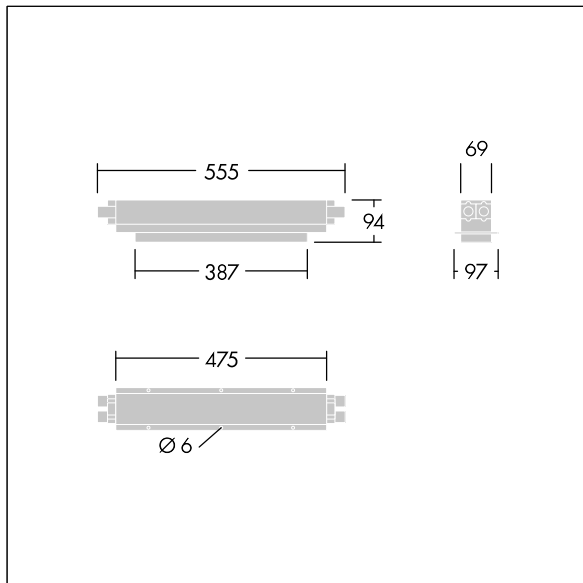

Voyager Style

96222697 VOYAGER STYLE 150 CCS

THORN

Voyager Style

Casting surround made of galvanized sheet steel with double sided openings for installation tubes, for recessed installation of Voyager Style luminaires in concrete ceilings. Tube caps are part of the delivery and have to be installed on site.

96222696 For use with Voyager Style 115MS versions
For use with Voyager Style 115 MS-WF15

versions

For use with Voyager Style 150 MS-WF15

versions

96222697 For use with Voyager Style 150MS versions

TLG_VYST_F_150CCS.jpg