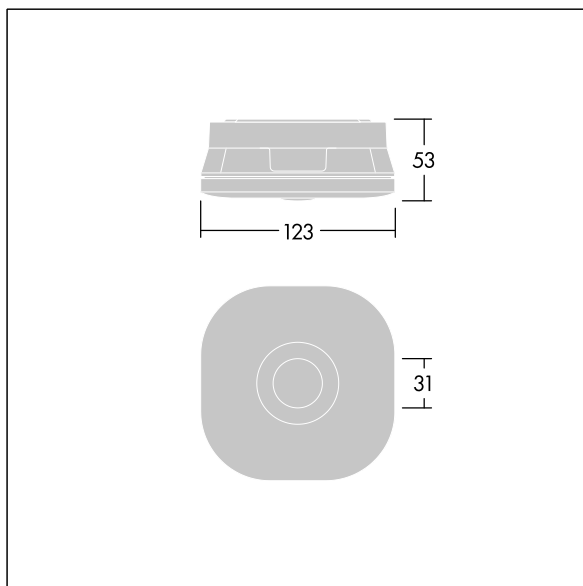

TLG_VOYF_M_MSC_NM.wmf

All values marked with an * are rated values. Thorn uses tried and tested components from leading suppliers, however there may be isolated instances of technology-related failures of individual LEDs during the rated product lifetime. International standards set the tolerance in initial flux and connected load at $\pm 10\%$. Unless stated otherwise, the values apply to an ambient temperature of 25°C.

Thorn Lighting is constantly developing and improving its products. The right is reserved to change specifications without prior notification or public announcement.
© Thorn Lighting