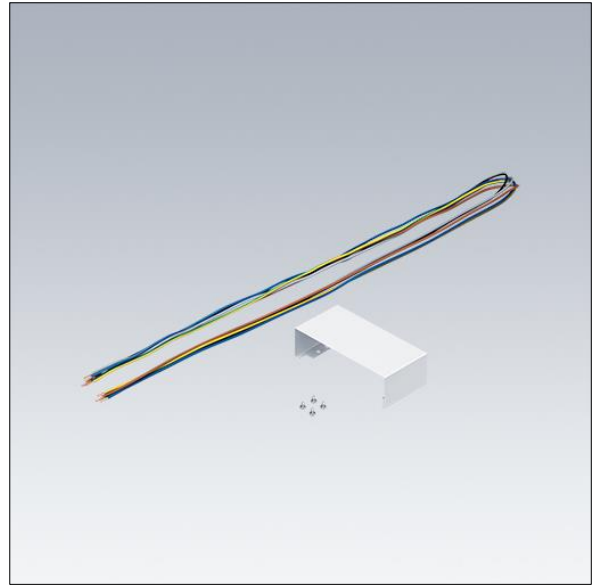

## Punch

### 96635433 PUNCH 3 LRO C MOUNT SET

#### Punch

Through wiring set for Punch LRO continuous run installations. Body: sheet steel mechanical connector powder coated white (close to RAL9016) includes 5 pole through wiring cable. Can be used without any additional accessory.

Weight: 1.2 kg

TLG\_PNCH\_F\_Mountkit\_1700.jpg

TLG\_PNC3\_M\_PLEXD\_INFIL.wmf