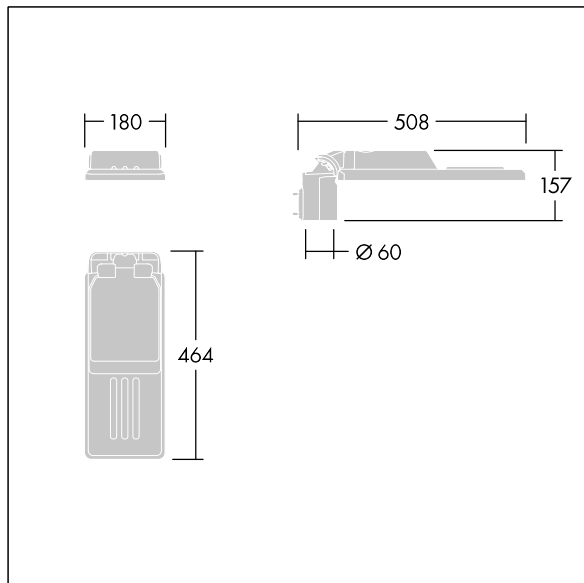

92945455 IS XS 12L50-730 NR2 M CLO BP3550 ZU ->

ISO 9223 C5			IP66	IK08				650°C	T _a -35 +50
----------------	--	--	------	------	--	--	--	-------	---------------------------

Isaro

A discrete and flexible road and street lantern with durable high performance. Programmable LED driver, set for constant light output, driving 12 LEDs at 500mA. Body: extra small size, die-cast aluminium (EN AC-44300), powder coated textured light grey 150 (close to RAL9006). Shaft: light grey 150 (close to RAL9006). Cover: Extra White glass. Fixings: stainless steel with anti-galvanic treatment. Narrow Road 2 optic, with Colour Rendering Index min.: 70, Correlated colour temperature*: 3000 Kelvin LEDs supplied. Class II electrical, Impact strength: IK08, IP66, T_a max.: 50°C. Supplied with Ø60mm spigot adaptor pre-fitted for post-top, 5° tilt. Pre-wired with 8m, 1.5mm² H07RN-F cable. Fitted with LED optic lining. BPxyzz: Autonomous bi-power reduction (x: hours before midnight, y: hours after midnight, zz: reduction (%)) equipped with Zhaga socket up.

Dimensions: 508 x 180 x 157 mm
 Luminaire input power: 19 W
 Luminaire luminous flux: 2792 lm
 Luminaire efficacy: 147 lm/W
 Weight: 3.83 kg
 Scx: 0.028 m²

TLG_ISLC_F_XS_ZU_SR.jpg

TLG_ISLC_M_XSMTP60.wmf