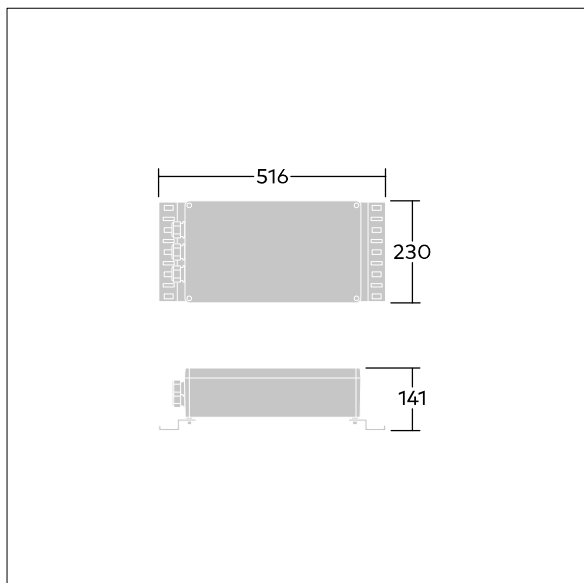

TLG_GTPR_M_GEARBOX_AL.wmf

All values marked with an * are rated values. Unless stated otherwise, the values apply to an ambient temperature of 25°C.

Thorn Lighting is constantly developing and improving its products. The right is reserved to change specifications without prior notification or public announcement.
© Thorn Lighting