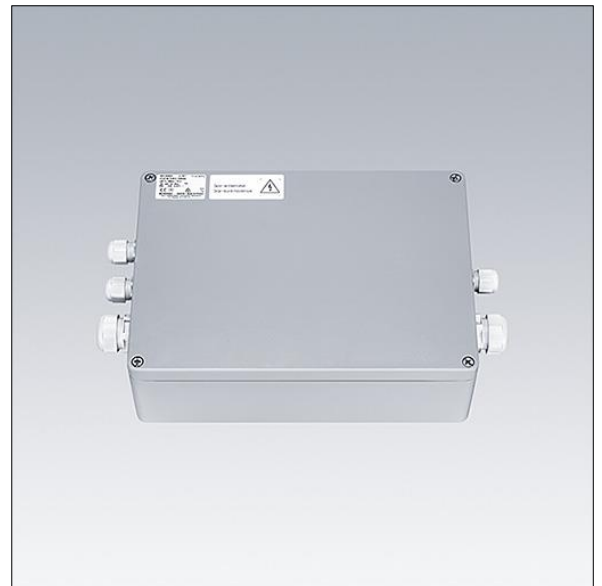

# GTLED Pro gears aluminium

96670357 GP AB 3X200 DA HV-OUT1 85 W1,5 CL1

THORN

## GTLED Pro gears aluminium

Aluminium gear box for GTLED Pro luminaires.3x200W  
Class I electrical, supply: 220/240V, 50/60Hz. output:  
850mA drive current. 1 x output prewired 1.5m. DALI  
operable.