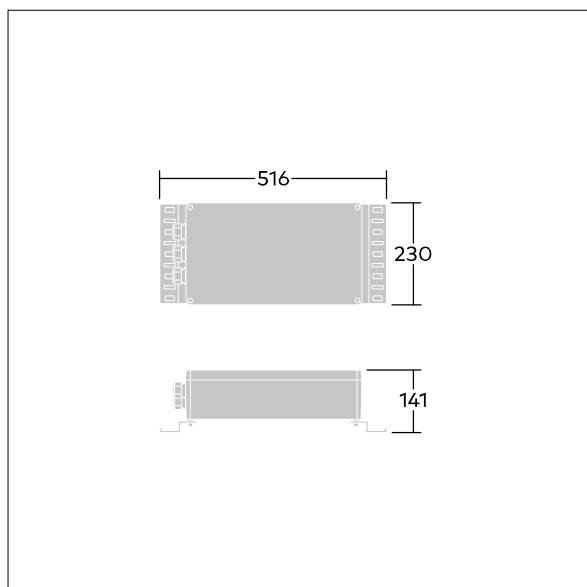

TLG_GTPR_M_GEARBOX_AL.wmf

All values marked with an * are rated values. Unless stated otherwise, the values apply to an ambient temperature of 25°C.

Thorn Lighting is constantly developing and improving its products. The right is reserved to change specifications without prior notification or public announcement.
© Thorn Lighting