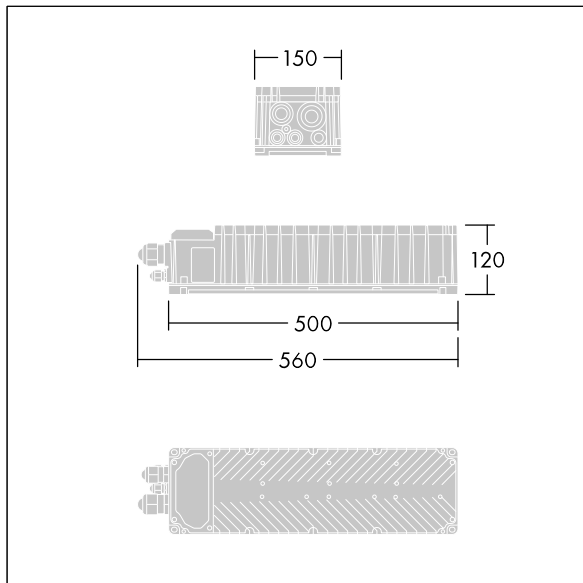

## Altis Gen5

Class I, DALI 2 programmable gearbox, with 3 independent output channels and IP66 enclosure, for TV broadcasting applications. Suitable for dedicated 432 / 456 / 480 / 504 LED Altis floodlight, to be installed remotely up to 200m from the floodlight. Nominal input voltage: 200-440, output current 1050mA with DALI 2 configurable single-channel, IEEE 1789 flicker recommended practice compliant suitable for super slow motion camera filming, surge level 10kV for both common mode and differential.

Connection from mains via terminal blocks. Mains supply must be fused according to local safety regulations.

Weight: 6.2 kg.

TLG\_ALT5\_F\_GB\_1700.jpg

TLG\_ALT5\_M\_GB.wmf

All values marked with an \* are rated values. Unless stated otherwise, the values apply to an ambient temperature of 25°C.