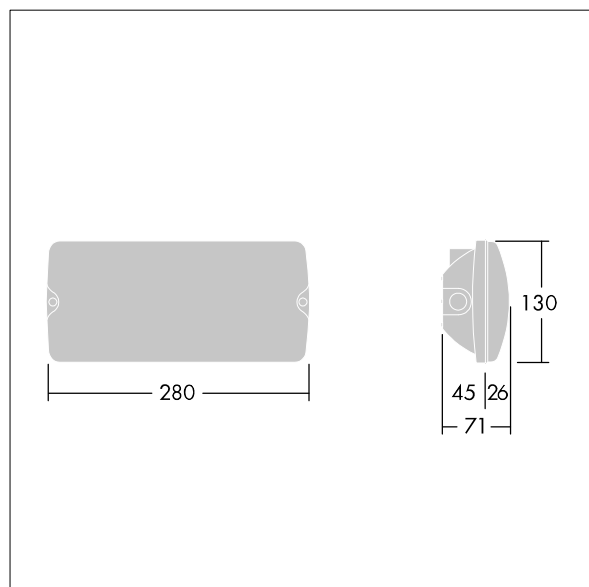

Voyager Solid

THORN

96635563 VOYAGER SOLID MS E3BC WH

IEC EN 60598-1 RG 0	IP65	IK07	CE	T _a 5 40	
---------------------------	------	------	----	------------------------	--

Voyager Solid

IP65 LED safety luminaire for surface ceiling mounting. Semi-recessed mounting possible with optional mounting frame. Electronic, fixed output control gear Luminaire with local battery supply for 3h emergency lighting in maintained or non-maintained mode with integrated radio module basicDim Wireless (Casambi) for wireless communication with central monitoring system. Radio frequency: 2.4...2.483 GHz, Radio power: +4 dBm. Body: white polycarbonate. Cover: transparent polycarbonate. Class II electrical. Internal ISO legends available for 23 m viewing distance (96634866, to be ordered separately).

Dimensions: 280 x 130 x 71 mm
Luminaire input power: 4.2 W
Weight: 0.75 kg

TLG_VYSO_F_OPS.jpg

TLG_VYSO_M_LDS.wmf

All values marked with an * are rated values. Thorn uses tried and tested components from leading suppliers, however there may be isolated instances of technology-related failures of individual LEDs during the rated product lifetime. International standards set the tolerance in initial flux and connected load at $\pm 10\%$. Unless stated otherwise, the values apply to an ambient temperature of 25°C.