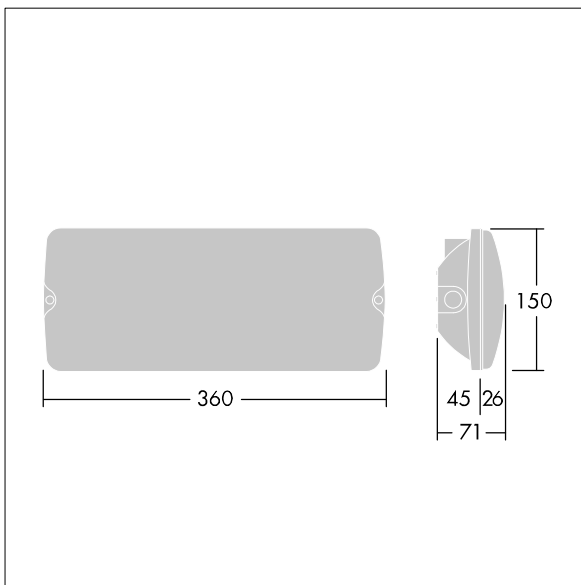

Voyager Solid

THORN

96635564 VOYAGER SOLID L MS E3BC WH

IEC EN 60598-1 RG 1	IP65	IK07	CE	T _a 5 40
---------------------------	------	------	----	------------------------

Voyager Solid

IP65 LED safety luminaire for surface ceiling mounting. Semi-recessed mounting possible with optional mounting frame. Electronic, fixed output control gear Luminaire with local battery supply for 3h emergency lighting in maintained or non-maintained mode with integrated radio module basicDim Wireless (Casambi) for wireless communication with central monitoring system. Radio frequency: 2.4...2.483 GHz, Radio power: +4 dBm. Body: white polycarbonate. Cover: transparent polycarbonate. Class II electrical. Internal ISO legends available for 26m viewing distance (96629768, to be ordered separately).

Dimensions: 360 x 150 x 71 mm
Luminaire input power: 4.2 W
Weight: 1.05 kg

TLG_VYSO_F_OPL.jpg

TLG_VYSO_M_LDL.wmf

All values marked with an * are rated values. Thorn uses tried and tested components from leading suppliers, however there may be isolated instances of technology-related failures of individual LEDs during the rated product lifetime. International standards set the tolerance in initial flux and connected load at $\pm 10\%$. Unless stated otherwise, the values apply to an ambient temperature of 25°C.