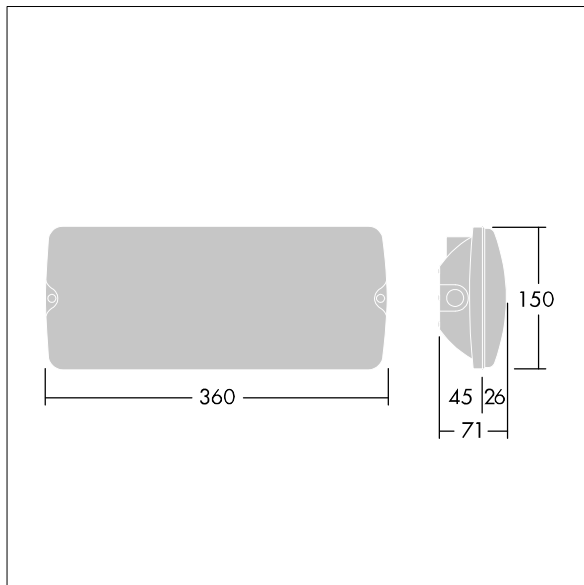

## Voyager Solid

IP65 LED safety luminaire for surface ceiling mounting. Semi-recessed mounting possible with optional mounting frame. Electronic, fixed output control gear Luminaire with local battery supply for 3h emergency lighting in maintained or non-maintained mode with integrated radio module basicDim Wireless (Casambi) for wireless communication with central monitoring system. Radio frequency: 2.4...2.483 GHz, Radio power: +4 dBm. Body: polycarbonate. Cover: transparent polycarbonate. Class II electrical.

Dimensions: 360 x 150 x 71 mm

Luminaire input power: 12.5 W

Weight: 1.6 kg

TLG\_VYSO\_F\_OPL.jpg

TLG\_VYSO\_M\_LDL.wmf

All values marked with an \* are rated values. Thorn uses tried and tested components from leading suppliers, however there may be isolated instances of technology-related failures of individual LEDs during the rated product lifetime. International standards set the tolerance in initial flux and connected load at  $\pm 10\%$ . Unless stated otherwise, the values apply to an ambient temperature of 25°C.