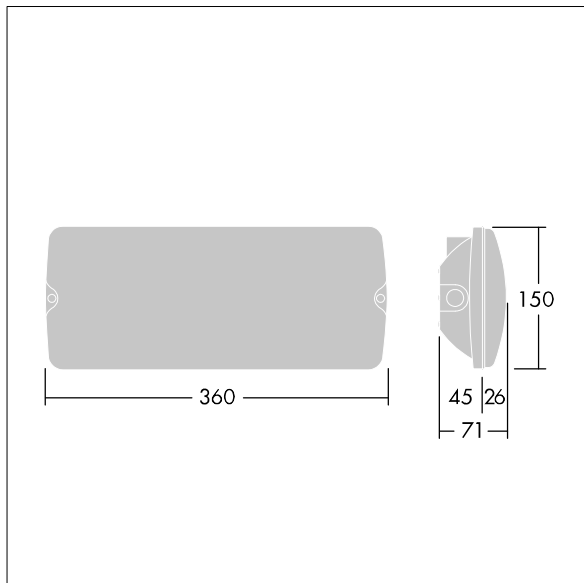

Voyager Solid

THORN

96635565 Voyager SOLID L P MS HP E3BC WH

IEC EN 60598-1 RG 1	IP65	IK07	CE	T _a -20 +40
---------------------------	------	------	----	---------------------------

Voyager Solid

IP65 LED safety luminaire for surface ceiling mounting. Semi-recessed mounting possible with optional mounting frame. Electronic, fixed output control gear Luminaire with local battery supply for 3h emergency lighting in maintained or non-maintained mode with integrated radio module basicDim Wireless (Casambi) for wireless communication with central monitoring system. Radio frequency: 2.4...2.483 GHz, Radio power: +4 dBm. Body: polycarbonate. Cover: transparent polycarbonate. Class II electrical.

Dimensions: 360 x 150 x 71 mm

Luminaire input power: 12.5 W

Weight: 1.6 kg

TLG_VYSO_F_OPL.jpg

TLG_VYSO_M_LDL.wmf

All values marked with an * are rated values. Thorn uses tried and tested components from leading suppliers, however there may be isolated instances of technology-related failures of individual LEDs during the rated product lifetime. International standards set the tolerance in initial flux and connected load at $\pm 10\%$. Unless stated otherwise, the values apply to an ambient temperature of 25°C.