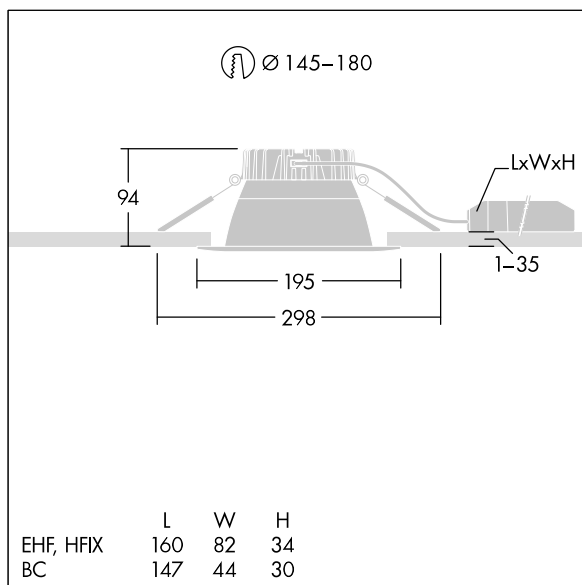

92952672 CETUS3 M 3000-830 EHF RSB

Cetus

A low height, recessed LED downlight. Suitable for ceiling cut-outs Ø145-180 mm for easy refurbishments or fast initial installations. Remote, pluggable, Fixed output LED driver with DC functionality, adjustable 50-100%, NFC configurable. Loop in - loop out possible. Body: die-cast aluminium for thermal management. Diffuser: polycarbonate, smooth reflector in satinbrite finish with wide beam. Reflector and trim: high quality, highly reflective polycarbonate. Class II electrical, IP44_IP20. Spring clips suitable for ceiling thicknesses from 1 to 35 mm. Complete with 3000K LED

Dimensions: Ø195 x 100 mm
 Luminaire input power: 26.9 W
 Luminaire luminous flux: 3023 lm
 Luminaire efficacy: 112 lm/W
 Weight: 0.69 kg

TLG_CTU3_F_M_LED_RSB_Persp.jpg

TLG_CTU3_M_EHFM.wmf

This product contains a light source of energy efficiency class D.

All values marked with an * are rated values. Thorn uses tried and tested components from leading suppliers, however there may be isolated instances of technology-related failures of individual LEDs during the rated product lifetime. International standards set the tolerance in initial flux and connected load at ±10%. Unless stated otherwise, the values apply to an ambient temperature of 25°C.