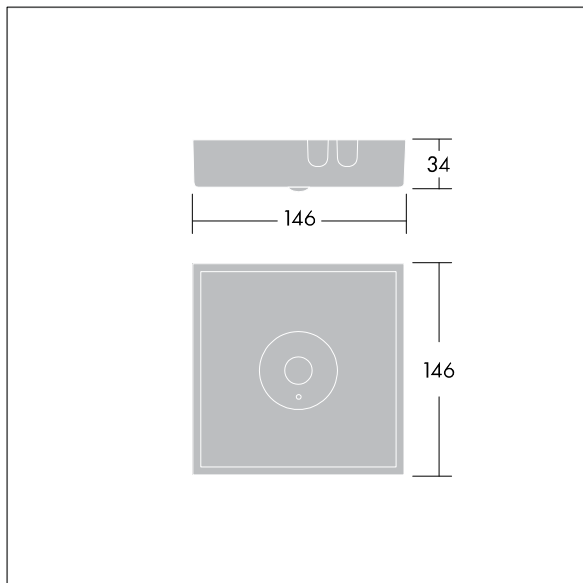

Voyager Star

THORN

96637551 VOYAGER STAR MSC SPOT E3D SR

Voyager Star

High performance, surface mounted LED emergency lighting luminaire, Luminaire with local battery supply for 3 h emergency lighting in maintained or non-maintained mode, with automatic test (auto-test) via the luminaire, optional central monitoring via DALI, display of luminaire status via status LED with optic. Non-maintained and maintained mode settable via wire jumper between L and L'. Housing: die-cast aluminium, powder coated silver grey (close to RAL 9006). Gear tray: galvanised sheet steel. Lens: polycarbonate. IP40, Ceiling surface-mounted luminaire. Luminaire can be installed quickly and maintained without tools. Electrical connection (230VAC) via maximum 2.5mm² cable, loop in - loop out possible. Optimum thermal management via heat sink. Maintained mode: +5°C to +30°C, non-maintained mode: +5°C to +35°C; power supply: 220-240 V AC (+/- 10%), 50-60 Hz Complete with LEDs..

Luminaire input power: 4.2 W
Dimensions: 146 x 146 x 34 mm
Weight: 0.75 kg

TLG_VSTR_F_MSC_side_ExD_SPOT_SR.jpg

TLG_VYLD_M_MCE SPOT.wmf

All values marked with an * are rated values. Thorn uses tried and tested components from leading suppliers, however there may be isolated instances of technology-related failures of individual LEDs during the rated product lifetime. International standards set the tolerance in initial flux and connected load at $\pm 10\%$. Unless stated otherwise, the values apply to an ambient temperature of 25°C.