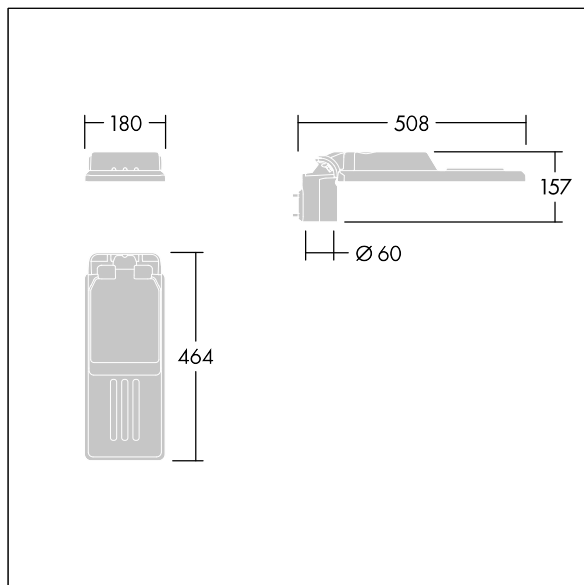

Isaro

A discrete and flexible road and street lantern with durable high performance. Programmable LED driver, set for fixed output, driving 12 LEDs at 500mA. Body: extra small size, die-cast aluminium (EN AC-44300), powder coated textured light grey 150 (close to RAL9006). Shaft: unpainted. Cover: Extra White glass. Fixings: stainless steel with anti-galvanic treatment. Narrow Road optic, with Colour Rendering Index min.: 70, Correlated colour temperature*: 4000 Kelvin LEDs supplied. Class II electrical, Impact strength: IK08, IP66, Ta max.: 50°C. Supplied with Ø60mm spigot adaptor pre-fitted for post-top, 5° tilt. Pre-wired with 8m, 1.5mm² H07RN-F cable.

Dimensions: 508 x 180 x 157 mm
 Luminaire input power: 19 W
 Luminaire luminous flux: 2824 lm
 Luminaire efficacy: 149 lm/W
 Weight: 3.63 kg
 Scx: 0.028 m²

TLG_ISLC_F_XS_ZU_SR.jpg

TLG_ISLC_M_XSMTP60.wmf

Isaro

E7728696 / 92957275 IS XS 12L50 740 NR CL2 WS8 T60F GY-S

THORN