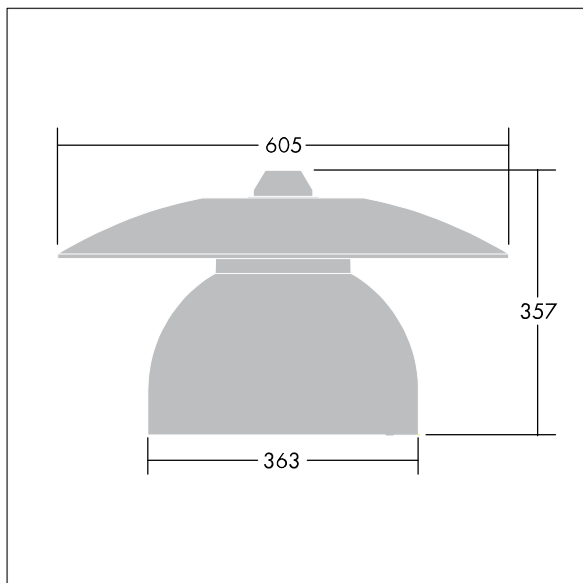

Victoria

THORN

96681006 VICIA1 12L105-740 NR CL2 N8M R9006

Victoria

A small size LED street and urban luminaire, in a modern and timeless design. 12 LEDs driven at 1,05A with Narrow Road optic. Fixed output LED driver. Class II electrical, IP65. Body in aluminium, powder coated White aluminium RAL9006. Enclosure: toughened flat glass. Luminaire to be suspended using brackets (Ø27G), post top, or wall mounted. Tool-free electrical connection via 2 x 2.5 mm² terminal block. Pre-wired with 8m H07-RNF cable. Complete with 4000K LED

Must be used in conjunction with a canopy (see Victoria Canopies section), to be ordered separately.

Dimensions: Ø605 x 355 mm
Luminaire input power: 48 W
Weight: 5.41 kg
Scx: 0.144 m²

TLG_VCTA_F_PDB.jpg