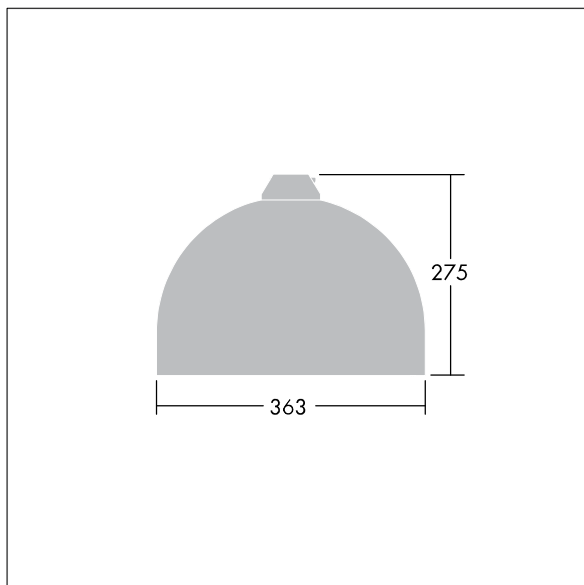

96635787 VIC1 12L50-740 NR CL2 N8M R9006

Victor

A small size LED road and street luminaire, in a modern and timeless design. 12 LEDs driven at 500mA with Narrow Road optic. Fixed output LED driver. Class II electrical, IP66. Body in aluminium, powder coated White aluminium RAL9006. Enclosure: toughened glass. Luminaire to be suspended using brackets (Ø27G), post top, or wall mounted. Tool-free electrical connection via 2 x 2.5 mm² terminal block. Pre-wired with 8m H07-RNF cable. Complete with 4000K LED

Dimensions: Ø363 x 277 mm

Luminaire input power: 21 W

Weight: 4.81 kg

Scx: 0.084 m²

TLG_VCTR_F_65PDB.jpg

TLG_VCTR_M_SWLD1.wmf

This product contains a light source of energy efficiency class D.