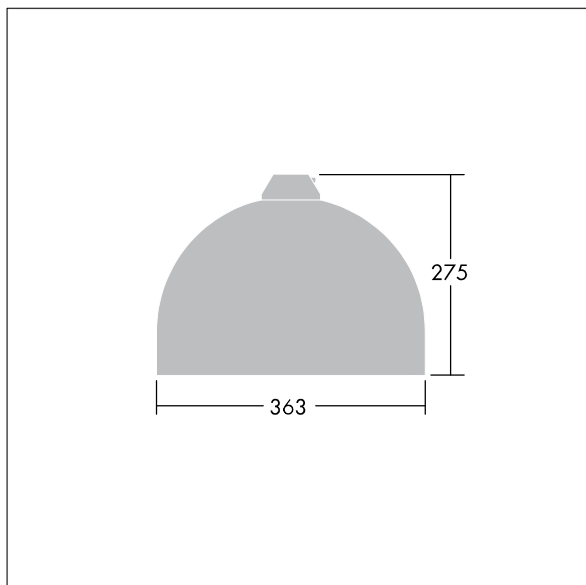

## Victor

A small size LED road and street luminaire, in a modern and timeless design. 12 LEDs driven at 700mA with Narrow Road optic. Fixed output LED driver. Class II electrical, IP66. Body in aluminium, powder coated White aluminium RAL9006. Enclosure: toughened glass. Luminaire to be suspended using brackets (Ø27G), post top, or wall mounted. Tool-free electrical connection via 2 x 2.5 mm<sup>2</sup> terminal block. Pre-wired with 8m H07-RNF cable. Complete with 4000K LED

Dimensions: Ø363 x 277 mm

Luminaire input power: 28 W

Weight: 4.81 kg

Scx: 0.084 m<sup>2</sup>

TLG\_VCTR\_F\_65PDB.jpg

TLG\_VCTR\_M\_SWLD1.wmf

This product contains a light source of energy efficiency class D.