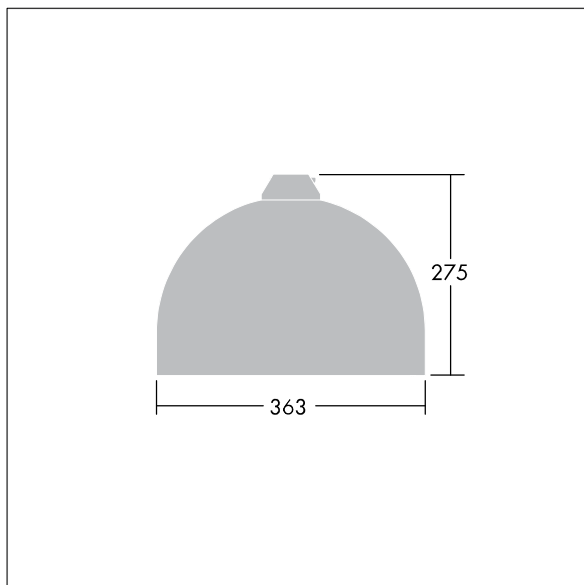

## Victor

A small size LED road and street luminaire, in a modern and timeless design. 12 LEDs driven at 1050mA with Narrow Road optic. Fixed output LED driver. Class II electrical, IP66. Body in aluminium, powder coated White aluminium RAL9006. Enclosure: toughened glass. Luminaire to be suspended using brackets ( $\varnothing 27G$ ), post top, or wall mounted. Tool-free electrical connection via 2 x 2.5 mm<sup>2</sup> terminal block. Pre-wired with 8m H07-RNF cable. Complete with 4000K LED

Dimensions:  $\varnothing 363$  x 277 mm

Luminaire input power: 42 W

Weight: 4.81 kg

Scx: 0.084 m<sup>2</sup>

TLG\_VCTR\_F\_65PDB.jpg

TLG\_VCTR\_M\_SWLD1.wmf

This product contains a light source of energy efficiency class D.