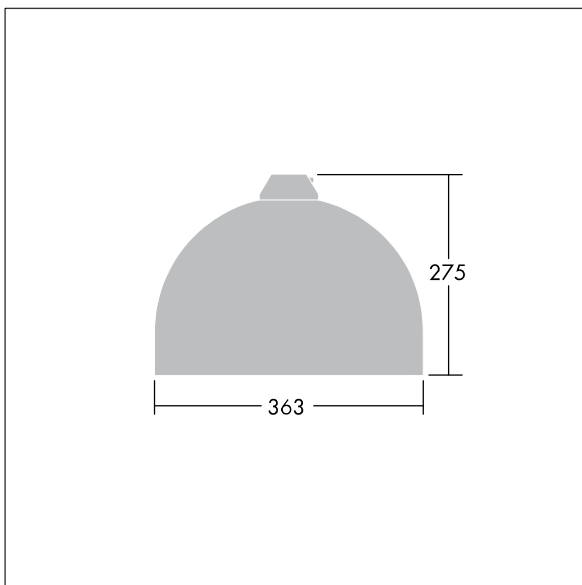

## Victor

A small size LED road and street luminaire, in a modern and timeless design. 24 LEDs driven at 500mA with Narrow Road optic. Fixed output LED driver. Class II electrical, IP66. Body in aluminium, powder coated White aluminium RAL9006. Enclosure: toughened glass. Luminaire to be suspended using brackets (Ø27G), post top, or wall mounted. Tool-free electrical connection via 2 x 2.5 mm<sup>2</sup> terminal block. Pre-wired with 8m H07-RNF cable. Complete with 4000K LED

Dimensions: Ø363 x 277 mm

Luminaire input power: 38 W

Weight: 4.84 kg

Scx: 0.084 m<sup>2</sup>

TLG\_VCTR\_F\_65PDB.jpg

TLG\_VCTR\_M\_SWLD1.wmf

This product contains a light source of energy efficiency class D.