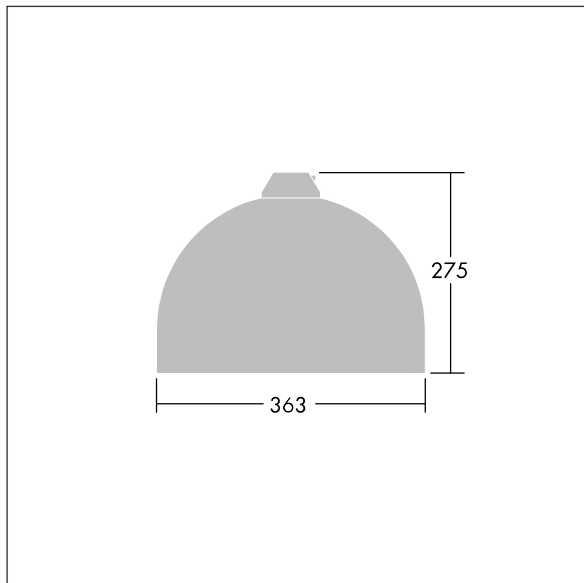

96635791 VIC1 24L50-740 NR CL2 N8M R9006

Victor

A small size LED road and street luminaire, in a modern and timeless design. 24 LEDs driven at 500mA with Narrow Road optic. Fixed output LED driver. Class II electrical, IP66. Body in aluminium, powder coated White aluminium RAL9006. Enclosure: toughened glass. Luminaire to be suspended using brackets (Ø27G), post top, or wall mounted. Tool-free electrical connection via 2 x 2.5 mm² terminal block. Pre-wired with 8m H07-RNF cable. Complete with 4000K LED

Dimensions: Ø363 x 277 mm

Luminaire input power: 38 W

Weight: 4.84 kg

Scx: 0.084 m²

TLG_VCTR_F_65PDB.jpg

TLG_VCTR_M_SWLD1.wmf

This product contains a light source of energy efficiency class D.

Victor