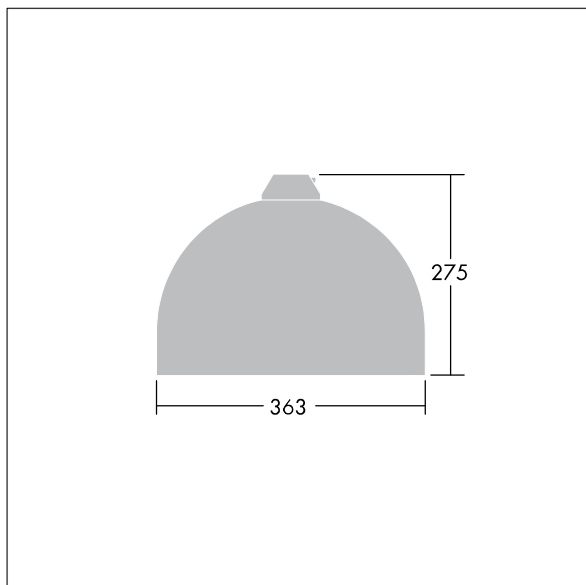

96635793 VIC1 24L105-740 NR CL2 N8M R9006

Victor

A small size LED road and street luminaire, in a modern and timeless design. 24 LEDs driven at 1050mA with Narrow Road optic. Fixed output LED driver. Class II electrical, IP66. Body in aluminium, powder coated White aluminium RAL9006. Enclosure: toughened glass. Luminaire to be suspended using brackets ($\varnothing 27G$), post top, or wall mounted. Tool-free electrical connection via 2 x 2.5 mm² terminal block. Pre-wired with 8m H07-RNF cable. Complete with 4000K LED

Dimensions: $\varnothing 363$ x 277 mm

Luminaire input power: 80 W

Weight: 4.93 kg

Scx: 0.084 m²

TLG_VCTR_F_65PDB.jpg

TLG_VCTR_M_SWLD1.wmf

This product contains a light source of energy efficiency class D.

Victor