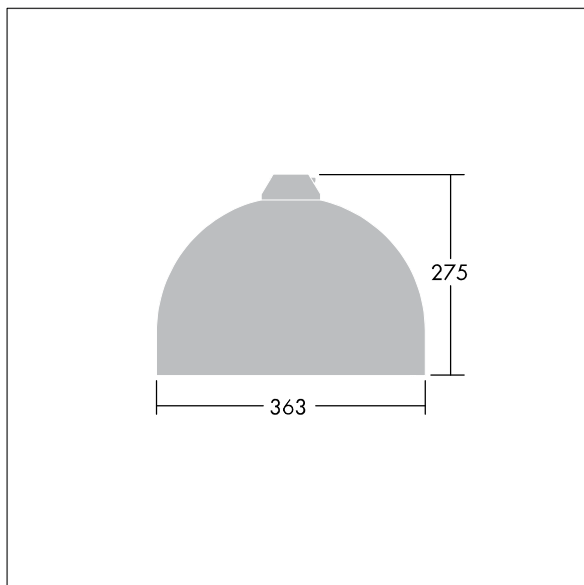

96635794 VIC1 36L35-740 NR CL2 N8M R9006

Victor

A small size LED road and street luminaire, in a modern and timeless design. 36 LEDs driven at 350mA with Narrow Road optic. Fixed output LED driver. Class II electrical, IP66. Body in aluminium, powder coated White aluminium RAL9006. Enclosure: toughened glass. Luminaire to be suspended using brackets (Ø27G), post top, or wall mounted. Tool-free electrical connection via 2 x 2.5 mm² terminal block. Pre-wired with 8m H07-RNF cable. Complete with 4000K LED

Dimensions: Ø363 x 277 mm

Luminaire input power: 39 W

Weight: 4.89 kg

Scx: 0.084 m²

TLG_VCTR_F_65PDB.jpg

TLG_VCTR_M_SWLD1.wmf

This product contains a light source of energy efficiency class D.