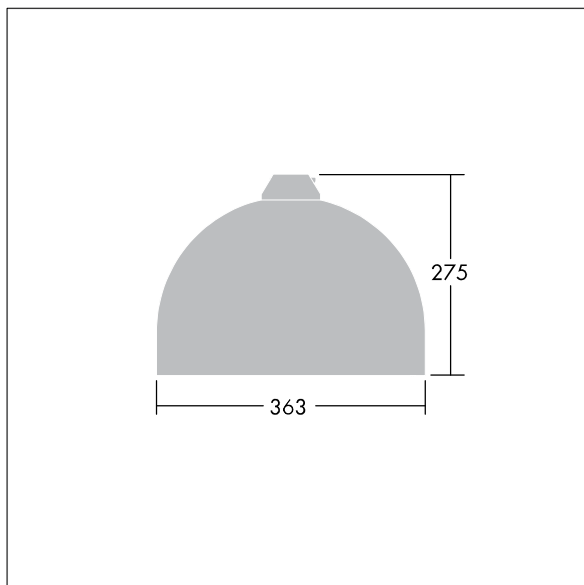

96635794 VIC1 36L35-740 NR CL2 N8M R9006

Victor

A small size LED road and street luminaire, in a modern and timeless design. 36 LEDs driven at 350mA with Narrow Road optic. Fixed output LED driver. Class II electrical, IP66. Body in aluminium, powder coated White aluminium RAL9006. Enclosure: toughened glass. Luminaire to be suspended using brackets (Ø27G), post top, or wall mounted. Tool-free electrical connection via 2 x 2.5 mm² terminal block. Pre-wired with 8m H07-RNF cable. Complete with 4000K LED

Dimensions: Ø363 x 277 mm

Luminaire input power: 39 W

Weight: 4.89 kg

Scx: 0.084 m²

TLG_VCTR_F_65PDB.jpg

TLG_VCTR_M_SWLD1.wmf

This product contains a light source of energy efficiency class D.

All values marked with an * are rated values. Thorn uses tried and tested components from leading suppliers, however there may be isolated instances of technology-related failures of individual LEDs during the rated product lifetime. International standards set the tolerance in initial flux and connected load at ±10%. Unless stated otherwise, the values apply to an ambient temperature of 25°C.