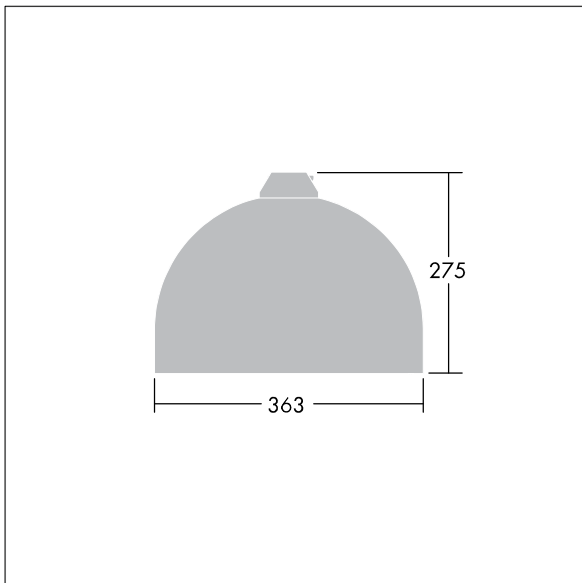

96635795 VIC1 36L50-740 NR CL2 N8M R9006

Victor

A small size LED road and street luminaire, in a modern and timeless design. 36 LEDs driven at 500mA with Narrow Road optic. Fixed output LED driver. Class II electrical, IP66. Body in aluminium, powder coated White aluminium RAL9006. Enclosure: toughened glass. Luminaire to be suspended using brackets (Ø27G), post top, or wall mounted. Tool-free electrical connection via 2 x 2.5 mm² terminal block. Pre-wired with 8m H07-RNF cable. Complete with 4000K LED

Dimensions: Ø363 x 277 mm

Luminaire input power: 55 W

Weight: 4.89 kg

Scx: 0.084 m²

TLG_VCTR_F_65PDB.jpg

TLG_VCTR_M_SWLD1.wmf

This product contains a light source of energy efficiency class D.

Victor