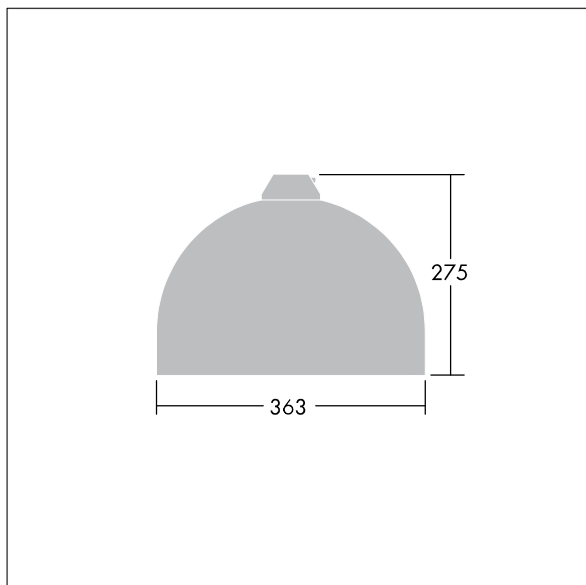

## Victor

A small size LED road and street luminaire, in a modern and timeless design. 36 LEDs driven at 700mA with Narrow Road optic. Fixed output LED driver. Class II electrical, IP66. Body in aluminium, powder coated White aluminium RAL9006. Enclosure: toughened glass. Luminaire to be suspended using brackets (Ø27G), post top, or wall mounted. Tool-free electrical connection via 2 x 2.5 mm<sup>2</sup> terminal block. Pre-wired with 8m H07-RNF cable. Complete with 4000K LED

Dimensions: Ø363 x 277 mm

Luminaire input power: 77 W

Weight: 5.18 kg

Scx: 0.084 m<sup>2</sup>

TLG\_VCTR\_F\_65PDB.jpg

TLG\_VCTR\_M\_SWLD1.wmf

This product contains a light source of energy efficiency class D.