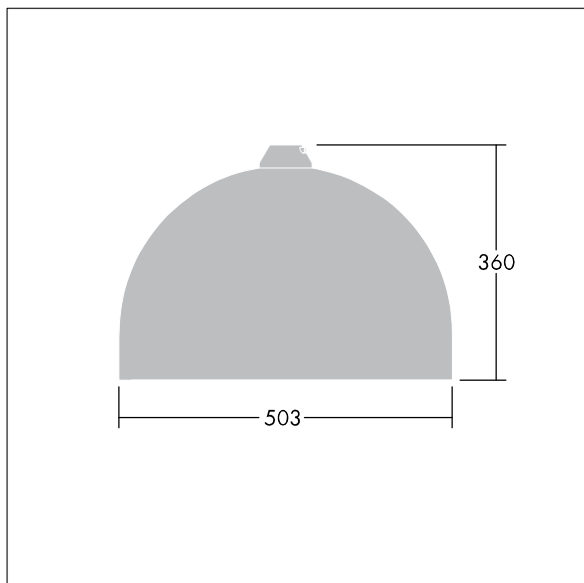

96635797 VIC2 48L35-740 NR CL2 N8M R9006

Victor

A large size LED road and street luminaire, in a modern and timeless design. 48 LEDs driven at 350mA with Narrow Road optic. Fixed output LED driver. Class II electrical, IP66. Body in aluminium, powder coated White aluminium RAL9006. Enclosure: toughened glass. Luminaire to be suspended using brackets (Ø27G), post top, or wall mounted. Tool-free electrical connection via 2 x 2.5 mm² terminal block. Pre-wired with 8m H07-RNF cable. Complete with 4000K LED

Dimensions: Ø503 x 360 mm

Luminaire input power: 51 W

Weight: 8.42 kg

Scx: 0.144 m²

TLG_VCTR_F_65PDB.jpg

TLG_VCTR_M_SWLD2.wmf

This product contains a light source of energy efficiency class D.