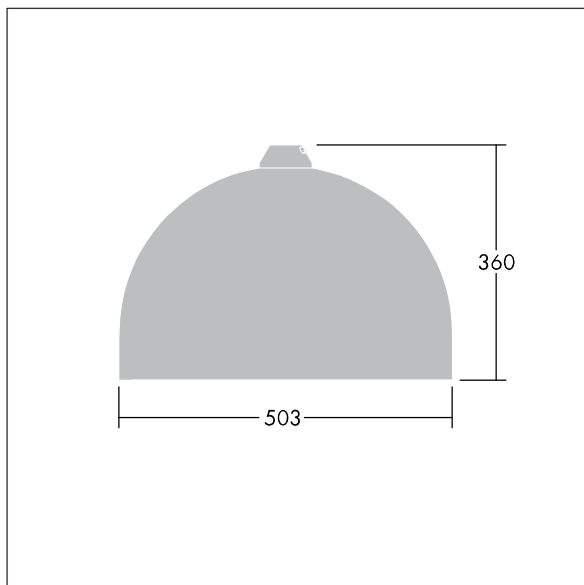

96635797 VIC2 48L35-740 NR CL2 N8M R9006

Victor

A large size LED road and street luminaire, in a modern and timeless design. 48 LEDs driven at 350mA with Narrow Road optic. Fixed output LED driver. Class II electrical, IP66. Body in aluminium, powder coated White aluminium RAL9006. Enclosure: toughened glass. Luminaire to be suspended using brackets (Ø27G), post top, or wall mounted. Tool-free electrical connection via 2 x 2.5 mm² terminal block. Pre-wired with 8m H07-RNF cable. Complete with 4000K LED

Dimensions: Ø503 x 360 mm

Luminaire input power: 51 W

Weight: 8.42 kg

Scx: 0.144 m²

TLG_VCTR_F_65PDB.jpg

TLG_VCTR_M_SWLD2.wmf

This product contains a light source of energy efficiency class D.

Victor