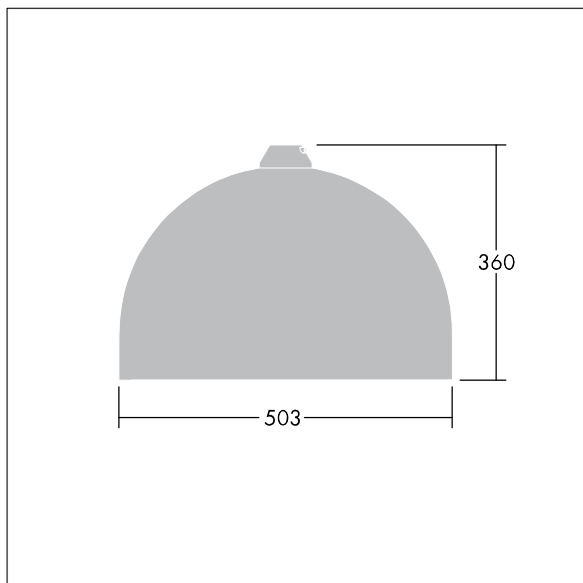

## Victor

A large size LED road and street luminaire, in a modern and timeless design. 48 LEDs driven at 500mA with Narrow Road optic. Fixed output LED driver. Class II electrical, IP66. Body in aluminium, powder coated White aluminium RAL9006. Enclosure: toughened glass. Luminaire to be suspended using brackets (Ø27G), post top, or wall mounted. Tool-free electrical connection via 2 x 2.5 mm<sup>2</sup> terminal block. Pre-wired with 8m H07-RNF cable. Complete with 4000K LED

Dimensions: Ø503 x 360 mm

Luminaire input power: 72 W

Weight: 8.42 kg

Scx: 0.144 m<sup>2</sup>

TLG\_VCTR\_F\_65PDB.jpg

TLG\_VCTR\_M\_SWLD2.wmf

This product contains a light source of energy efficiency class D.