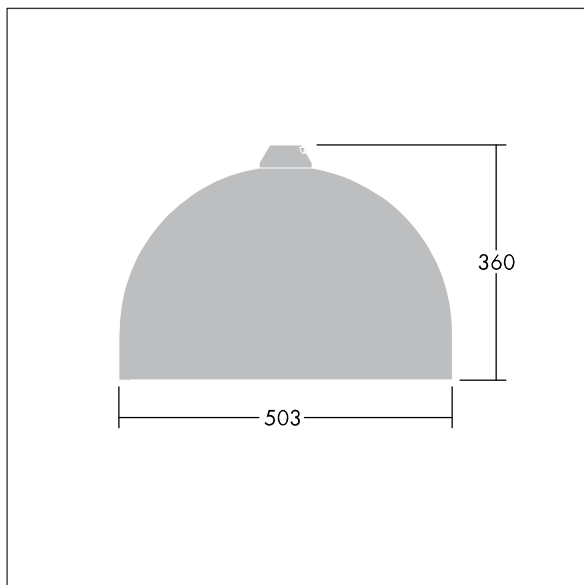

Dimensions: Ø503 x 360 mm

Luminaire input power: 63 W

Weight: 8.68 kg

Scx: 0.144 m<sup>2</sup>

TLG\_VCTR\_F\_65PDB.jpg

TLG\_VCTR\_M\_SWLD2.wmf

This product contains light sources of energy efficiency class D.