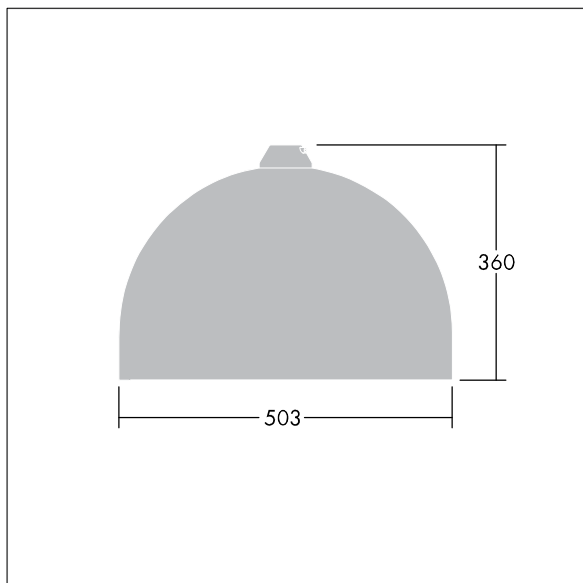

Victor

THORN

96635800 VIC2 60L35-740 NR CL2 N8M R9006

Victor

A large size LED road and street luminaire, in a modern and timeless design. 60 LEDs driven at 350mA with Narrow Road optic. Fixed output LED driver. Class II electrical, IP66. Body in aluminium, powder coated White aluminium RAL9006. Enclosure: toughened glass. Luminaire to be suspended using brackets (Ø27G), post top, or wall mounted. Tool-free electrical connection via 2 x 2.5 mm² terminal block. Pre-wired with 8m H07-RNF cable. Complete with 4000K LED

Dimensions: Ø503 x 360 mm

Luminaire input power: 63 W

Weight: 8.68 kg

Scx: 0.144 m²

TLG_VCTR_F_65PDB.jpg

TLG_VCTR_M_SWLD2.wmf

This product contains light sources of energy efficiency class D.

All values marked with an * are rated values. Thorn uses tried and tested components from leading suppliers, however there may be isolated instances of technology-related failures of individual LEDs during the rated product lifetime. International standards set the tolerance in initial flux and connected load at ±10%. Unless stated otherwise, the values apply to an ambient temperature of 25°C.