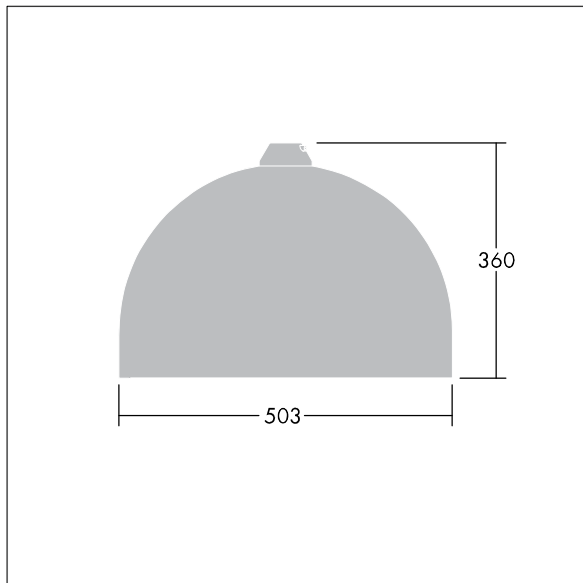

96635802 VIC2 60L70-740 NR CL2 N8M R9006

Victor

A large size LED road and street luminaire, in a modern and timeless design. 60 LEDs driven at 700mA with Narrow Road optic. Fixed output LED driver. Class II electrical, IP66. Body in aluminium, powder coated White aluminium RAL9006. Enclosure: toughened glass. Luminaire to be suspended using brackets (Ø27G), post top, or wall mounted. Tool-free electrical connection via 2 x 2.5 mm² terminal block. Pre-wired with 8m H07-RNF cable. Complete with 4000K LED

Dimensions: Ø503 x 360 mm
 Luminaire input power: 128 W
 Weight: 8.68 kg
 Scx: 0.144 m²

TLG_VCTR_F_65PDB.jpg

TLG_VCTR_M_SWLD2.wmf

This product contains light sources of energy efficiency class D.