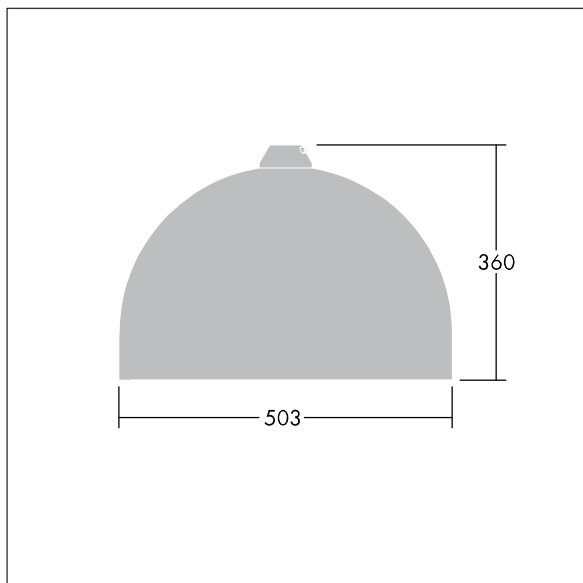

Victor

THORN

96635802 VIC2 60L70-740 NR CL2 N8M R9006

Victor

A large size LED road and street luminaire, in a modern and timeless design. 60 LEDs driven at 700mA with Narrow Road optic. Fixed output LED driver. Class II electrical, IP66. Body in aluminium, powder coated White aluminium RAL9006. Enclosure: toughened glass. Luminaire to be suspended using brackets (Ø27G), post top, or wall mounted. Tool-free electrical connection via 2 x 2.5 mm² terminal block. Pre-wired with 8m H07-RNF cable. Complete with 4000K LED

Dimensions: Ø503 x 360 mm
Luminaire input power: 128 W
Weight: 8.68 kg
Scx: 0.144 m²

TLG_VCTR_F_65PDB.jpg

TLG_VCTR_M_SWLD2.wmf

This product contains light sources of energy efficiency class D.

All values marked with an * are rated values. Thorn uses tried and tested components from leading suppliers, however there may be isolated instances of technology-related failures of individual LEDs during the rated product lifetime. International standards set the tolerance in initial flux and connected load at ±10%. Unless stated otherwise, the values apply to an ambient temperature of 25°C.