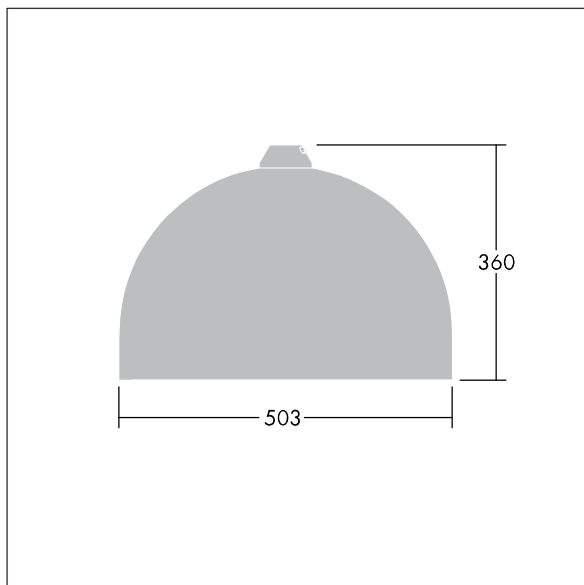

## Victor

A large size LED road and street luminaire, in a modern and timeless design. 72 LEDs driven at 350mA with Narrow Road optic. Fixed output LED driver. Class II electrical, IP66. Body in aluminium, powder coated White aluminium RAL9006. Enclosure: toughened glass. Luminaire to be suspended using brackets (Ø27G), post top, or wall mounted. Tool-free electrical connection via 2 x 2.5 mm<sup>2</sup> terminal block. Pre-wired with 8m H07-RNF cable. Complete with 4000K LED

Dimensions: Ø503 x 360 mm

Luminaire input power: 75 W

Weight: 8.71 kg

Scx: 0.144 m<sup>2</sup>

TLG\_VCTR\_F\_65PDB.jpg

TLG\_VCTR\_M\_SWLD2.wmf

This product contains a light source of energy efficiency class D.