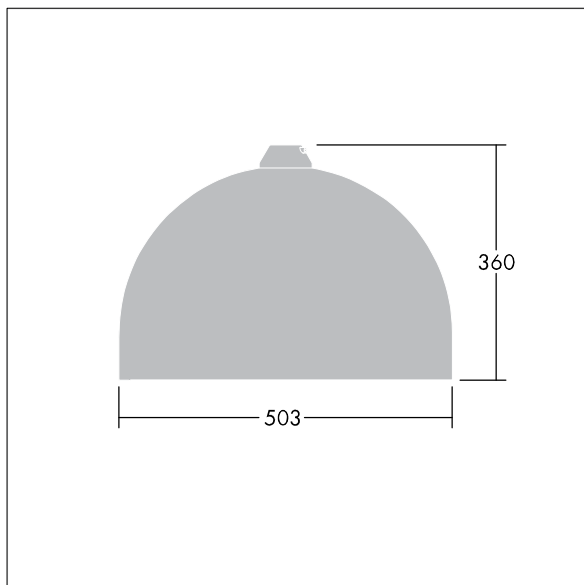

96635803 VIC2 72L35-740 NR CL2 N8M R9006

Victor

A large size LED road and street luminaire, in a modern and timeless design. 72 LEDs driven at 350mA with Narrow Road optic. Fixed output LED driver. Class II electrical, IP66. Body in aluminium, powder coated White aluminium RAL9006. Enclosure: toughened glass. Luminaire to be suspended using brackets (Ø27G), post top, or wall mounted. Tool-free electrical connection via 2 x 2.5 mm² terminal block. Pre-wired with 8m H07-RNF cable. Complete with 4000K LED

Dimensions: Ø503 x 360 mm

Luminaire input power: 75 W

Weight: 8.71 kg

Scx: 0.144 m²

TLG_VCTR_F_65PDB.jpg

TLG_VCTR_M_SWLD2.wmf

This product contains a light source of energy efficiency class D.

Victor