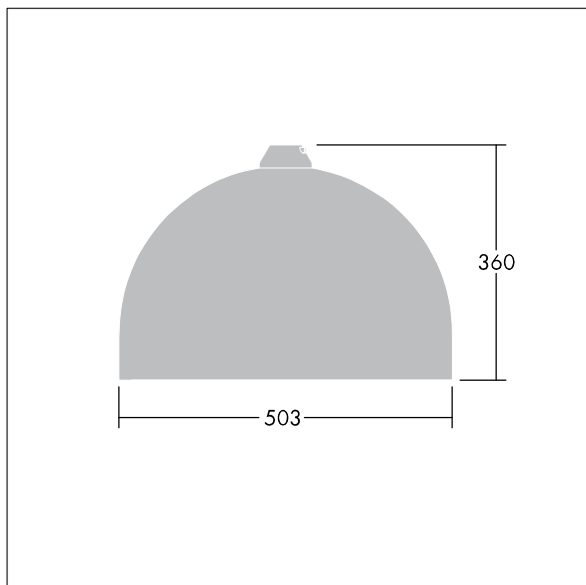

Victor

THORN

96635804 VIC2 72L50-740 NR CL2 N8M R9006

Victor

A large size LED road and street luminaire, in a modern and timeless design. 72 LEDs driven at 500mA with Narrow Road optic. Fixed output LED driver. Class II electrical, IP66. Body in aluminium, powder coated White aluminium RAL9006. Enclosure: toughened glass. Luminaire to be suspended using brackets (Ø27G), post top, or wall mounted. Tool-free electrical connection via 2 x 2.5 mm² terminal block. Pre-wired with 8m H07-RNF cable. Complete with 4000K LED

Dimensions: Ø503 x 360 mm
Luminaire input power: 109 W
Weight: 8.71 kg
Scx: 0.144 m²

TLG_VCTR_F_65PDB.jpg

TLG_VCTR_M_SWLD2.wmf

This product contains a light source of energy efficiency class D.

All values marked with an * are rated values. Thorn uses tried and tested components from leading suppliers, however there may be isolated instances of technology-related failures of individual LEDs during the rated product lifetime. International standards set the tolerance in initial flux and connected load at ±10%. Unless stated otherwise, the values apply to an ambient temperature of 25°C.