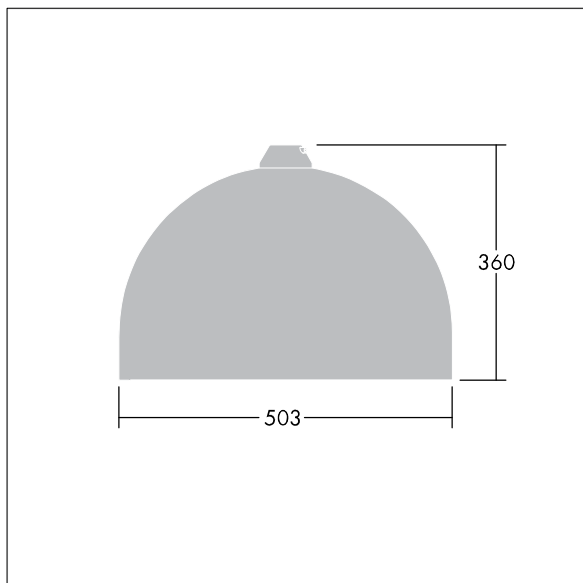

## Victor

A large size LED road and street luminaire, in a modern and timeless design. 72 LEDs driven at 500mA with Narrow Road optic. Fixed output LED driver. Class II electrical, IP66. Body in aluminium, powder coated White aluminium RAL9006. Enclosure: toughened glass. Luminaire to be suspended using brackets (Ø27G), post top, or wall mounted. Tool-free electrical connection via 2 x 2.5 mm<sup>2</sup> terminal block. Pre-wired with 8m H07-RNF cable. Complete with 4000K LED

Dimensions: Ø503 x 360 mm  
Luminaire input power: 109 W  
Weight: 8.71 kg  
Scx: 0.144 m<sup>2</sup>

TLG\_VCTR\_F\_65PDB.jpg

TLG\_VCTR\_M\_SWLD2.wmf

This product contains a light source of energy efficiency class D.