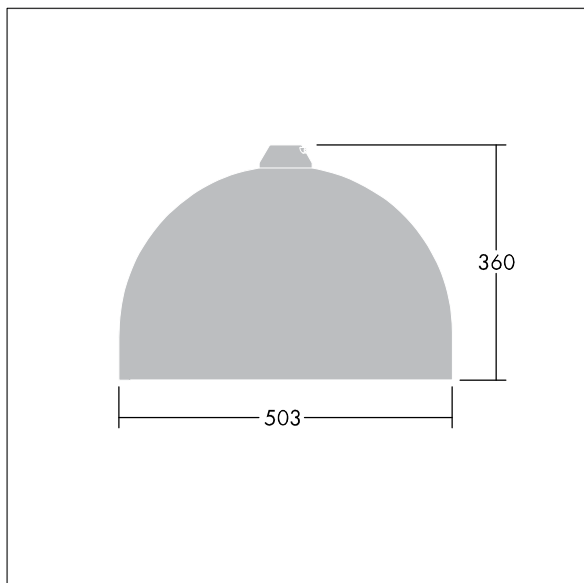

96635805 VIC2 72L70-740 NR CL2 N8M R9006

Victor

A large size LED road and street luminaire, in a modern and timeless design. 72 LEDs driven at 700mA with Narrow Road optic. Fixed output LED driver. Class II electrical, IP66. Body in aluminium, powder coated White aluminium RAL9006. Enclosure: toughened glass. Luminaire to be suspended using brackets (Ø27G), post top, or wall mounted. Tool-free electrical connection via 2 x 2.5 mm² terminal block. Pre-wired with 8m H07-RNF cable. Complete with 4000K LED

Dimensions: Ø503 x 360 mm
 Luminaire input power: 153 W
 Weight: 8.95 kg
 Scx: 0.144 m²

TLG_VCTR_F_65PDB.jpg

TLG_VCTR_M_SWLD2.wmf

This product contains a light source of energy efficiency class D.