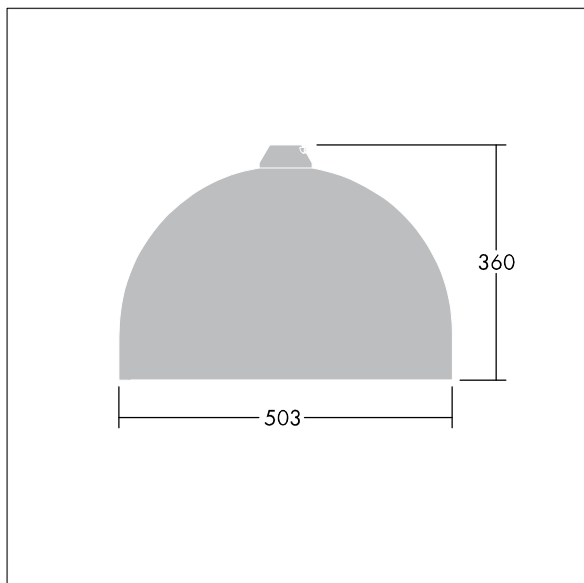

## Victor

A large size LED road and street luminaire, in a modern and timeless design. 72 LEDs driven at 700mA with Narrow Road optic. Fixed output LED driver. Class II electrical, IP66. Body in aluminium, powder coated White aluminium RAL9006. Enclosure: toughened glass. Luminaire to be suspended using brackets (Ø27G), post top, or wall mounted. Tool-free electrical connection via 2 x 2.5 mm<sup>2</sup> terminal block. Pre-wired with 8m H07-RNF cable. Complete with 4000K LED

Dimensions: Ø503 x 360 mm  
 Luminaire input power: 153 W  
 Weight: 8.95 kg  
 Scx: 0.144 m<sup>2</sup>

TLG\_VCTR\_F\_65PDB.jpg

TLG\_VCTR\_M\_SWLD2.wmf

This product contains a light source of energy efficiency class D.