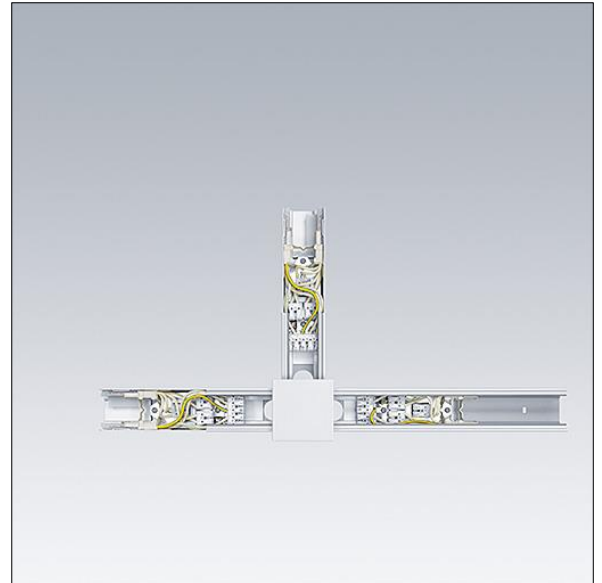

Contus

96635845 CONTUS T-VT4 WH

Contus

T shaped mechanical and electrical connector, white.
Features one female and two male ends for mechanical connection and 3 groups of terminal blocks for electrical feed in, or feed out.

Weight: 2.42 kg

TLG_CONT_F_T_VT4.jpg

TL_CONTUS_M_T4_Node_Connector.wmf