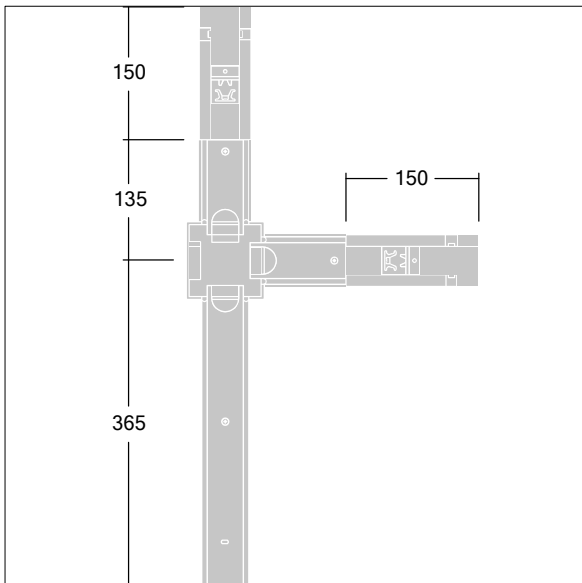

Contus

96635845 CONTUS T-VT4 WH

Contus

T shaped mechanical and electrical connector, white.
Features one female and two male ends for mechanical connection and 3 groups of terminal blocks for electrical feed in, or feed out.

Weight: 2.42 kg

TLG_CONT_F_T_VT4.jpg

TL_CONTUS_M_T4_Node_Connector.wmf