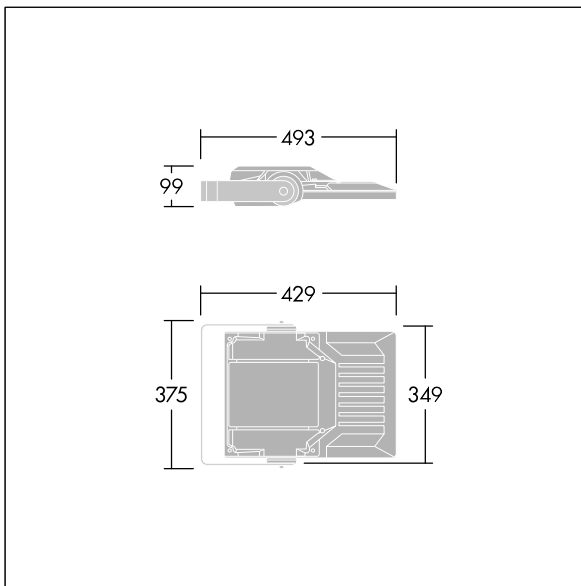

TLG_AFP2_M_S.wmf

This product contains a light source of energy efficiency class D.

All values marked with an * are rated values. Thorn uses tried and tested components from leading suppliers, however there may be isolated instances of technology-related failures of individual LEDs during the rated product lifetime. International standards set the tolerance in initial flux and connected load at ±10%. Unless stated otherwise, the values apply to an ambient temperature of 25°C.

Thorn Lighting is constantly developing and improving its products. The right is reserved to change specifications without prior notification or public announcement.
© Thorn Lighting