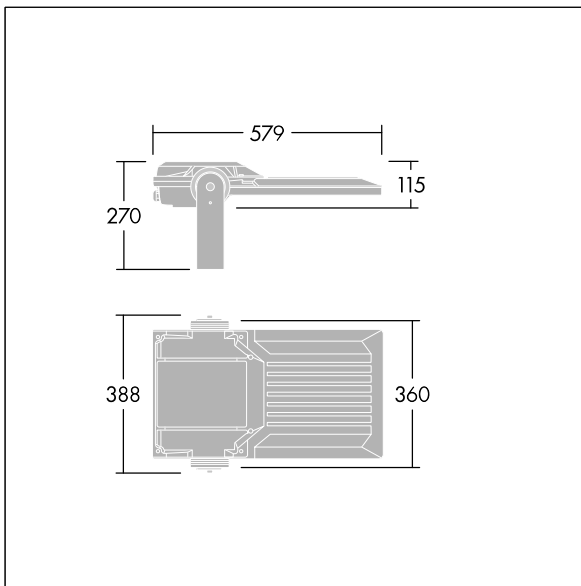

TLG_AFP2_M_M.wmf

This product contains a light source of energy efficiency class E.

All values marked with an * are rated values. Thorn uses tried and tested components from leading suppliers, however there may be isolated instances of technology-related failures of individual LEDs during the rated product lifetime. International standards set the tolerance in initial flux and connected load at ±10%. Unless stated otherwise, the values apply to an ambient temperature of 25°C.

Thorn Lighting is constantly developing and improving its products. The right is reserved to change specifications without prior notification or public announcement.
© Thorn Lighting