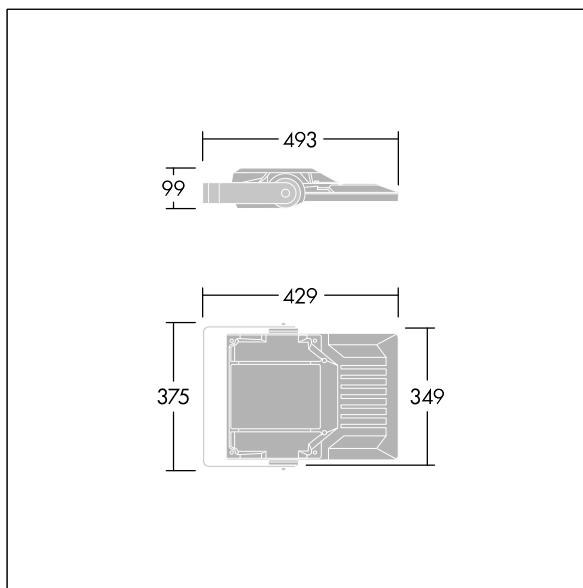

TLG_AFP2_M_S.wmf

This product contains a light source of energy efficiency class D.

All values marked with an * are rated values. Thorn uses tried and tested components from leading suppliers, however there may be isolated instances of technology-related failures of individual LEDs during the rated product lifetime. International standards set the tolerance in initial flux and connected load at $\pm 10\%$. Unless stated otherwise, the values apply to an ambient temperature of 25°C.

Thorn Lighting is constantly developing and improving its products. The right is reserved to change specifications without prior notification or public announcement.
© Thorn Lighting